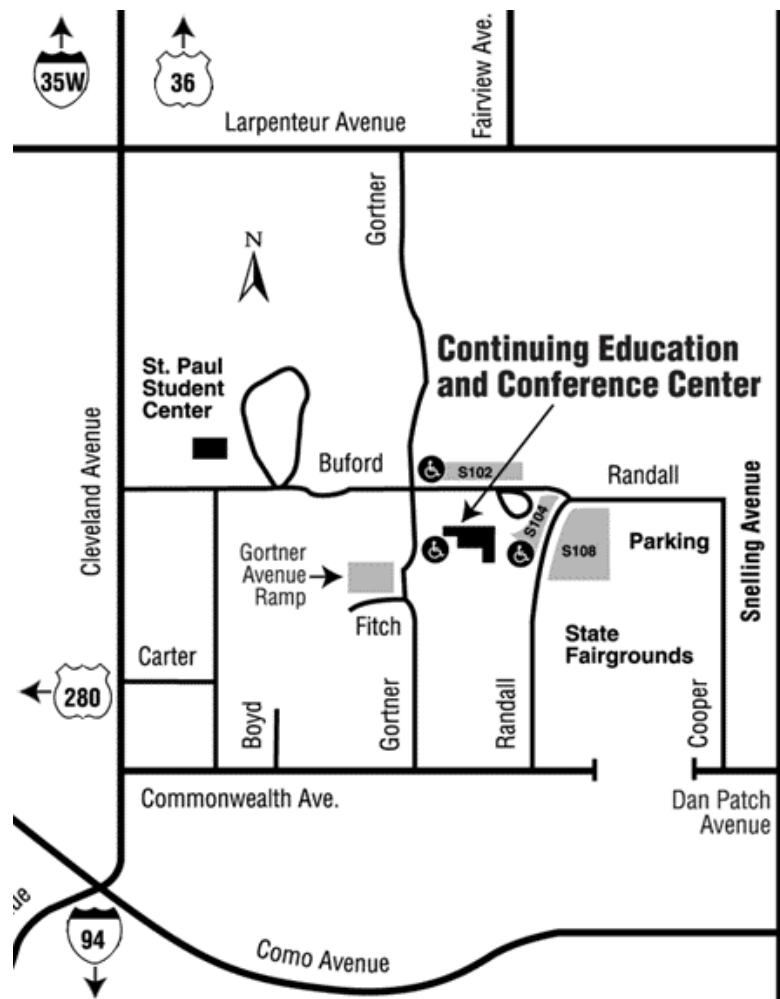

University of Minnesota Continuing Education & Conference Center
1890 Buford Avenue
Saint Paul, MN 55108

Phone: 612-624-3275
Web: cce.umn.edu

From I-694 take 35W south to the Cleveland Avenue exit (Note: exit to the left). Follow Cleveland Avenue to Larpenteur Avenue. Go east (left) on Larpenteur to Gortner, turn south (right) on Gortner, and go to Buford Avenue. Turn east (left) on Buford Avenue to the parking area.

From I-35W take the Highway 36 exit and turn south on Cleveland Avenue to Larpenteur Avenue. Go east (left) on Larpenteur to Gortner, turn south (right) on Gortner, and go to Buford Avenue. Turn east (left) on Buford Avenue to the parking area.

From downtown St. Paul: Go west on I-94 to Snelling Ave. Go north on Snelling Ave. to Larpenteur Avenue. Go west (left) on Larpenteur to Gortner, turn south (left) on Gortner, and go to Buford Avenue. Turn east (left) on Buford Avenue to the parking area.

From downtown Minneapolis: Go east on I-94 to MN-280, exit number 236. (Note: exit to the left.) Merge onto MN-280 north. Exit at Larpenteur Ave. Take Larpenteur east (right) to Gortner (third traffic light). Turn south (right) on Gortner and go to Buford Avenue. Turn east (left) on Buford Avenue to the parking area.

You can also contact UMN Parking and Transportation at **612-626-7275** or visit their website at umn.edu/pts.