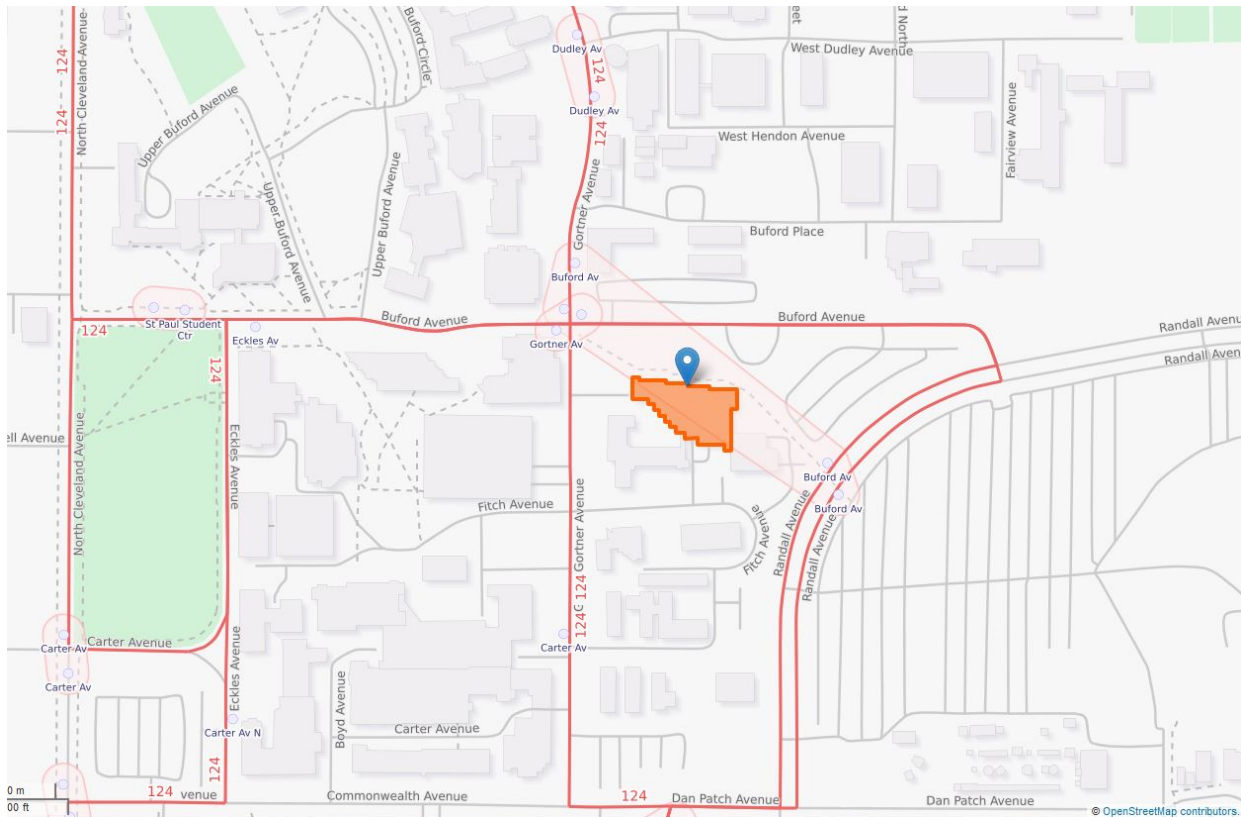

University of Minnesota Continuing Education & Conference Center
1890 Buford Avenue
Saint Paul, MN 55108

Phone: 612-624-3275
Web: cce.umn.edu

Metro Transit

Continuing Education & Conference Center is serviced by Bus Routes 121, 272 (Express) and 87.

Please visit www.metrotransit.org to plan your trip and check schedules.