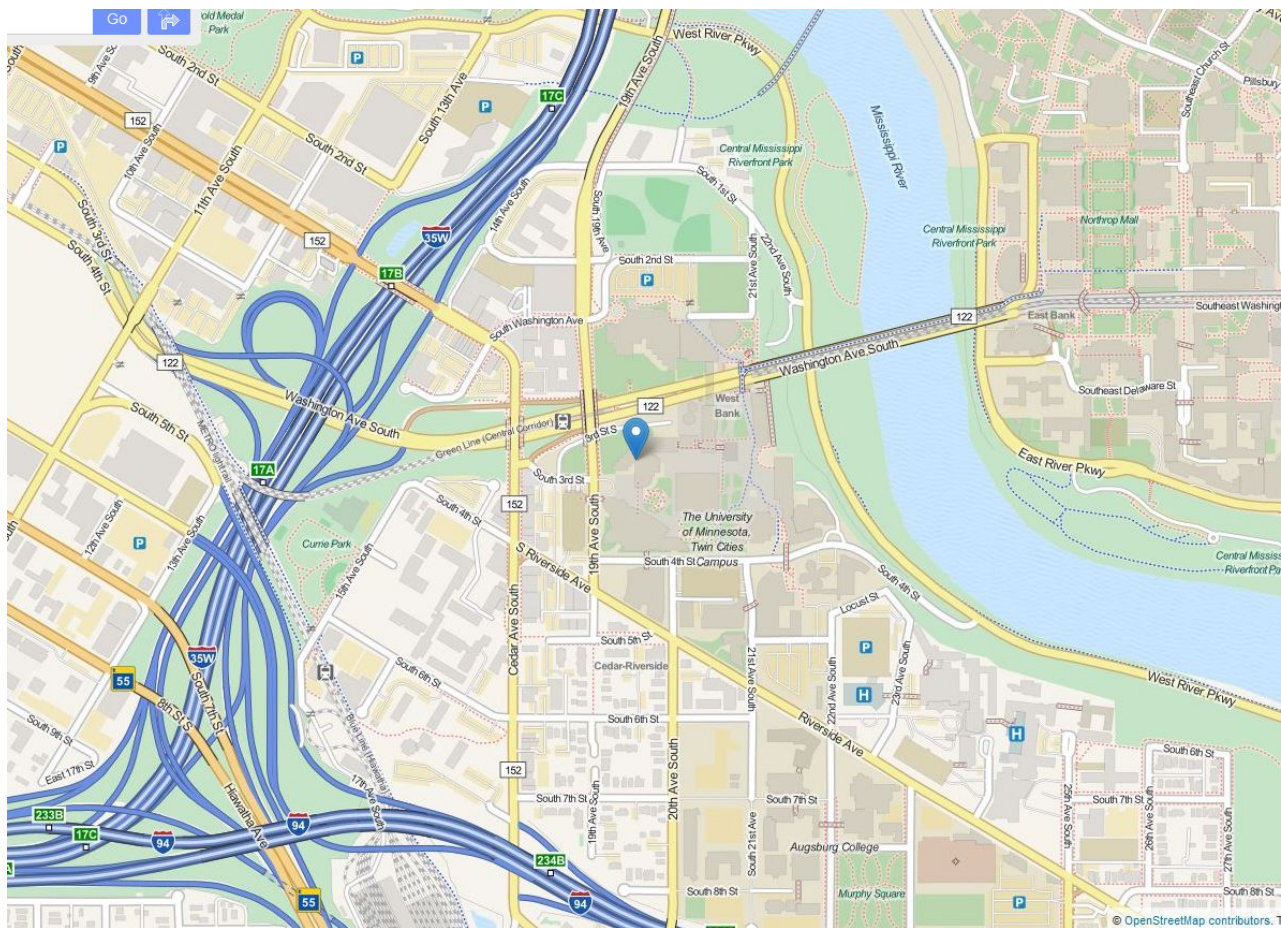

Humphrey School of Public Affairs
301 19th Ave. S.
Minneapolis, MN 55455

Phone: 612-626-8910
Web: hhh.umn.edu

Northbound on I-35W: Continue on I-35W past downtown Minneapolis. Stay to the right and take the exit for “3rd St U of M” (Exit 17C). Continue in the middle lane and exit at “U of M West Bank.” Turn right at the traffic signal at the end of the off ramp on to Washington Avenue S. The road will curve right and become Cedar Avenue. Turn left at 3rd Street. The Humphrey School will be directly in front of you. The 19th Avenue parking ramp will be on the right.

Southbound on I-35W: Exit at University Avenue/4th Street (Exit 18). Turn left at the second traffic signal onto University Avenue. Then turn right on 10th Avenue and continue across the 10th Avenue Bridge. On the south side of the bridge, the road becomes 19th Avenue. The Humphrey School will be on your left. The 19th Avenue parking ramp will be on the right.

Eastbound on I-94: Exit at 25th Avenue (Exit 235A). Turn left on 25th Avenue and then left again on Riverside Avenue. Proceed several blocks to 19th Avenue. The Humphrey School will be one block down on your right. The 19th Avenue parking ramp will be on the left.

Westbound on I-94: Exit at Riverside Avenue (Exit 235A). Turn right and follow Riverside Avenue for a few blocks to 19th Avenue. Turn right; the Humphrey School is one block down on your right. The 19th Avenue parking ramp will be on the left.