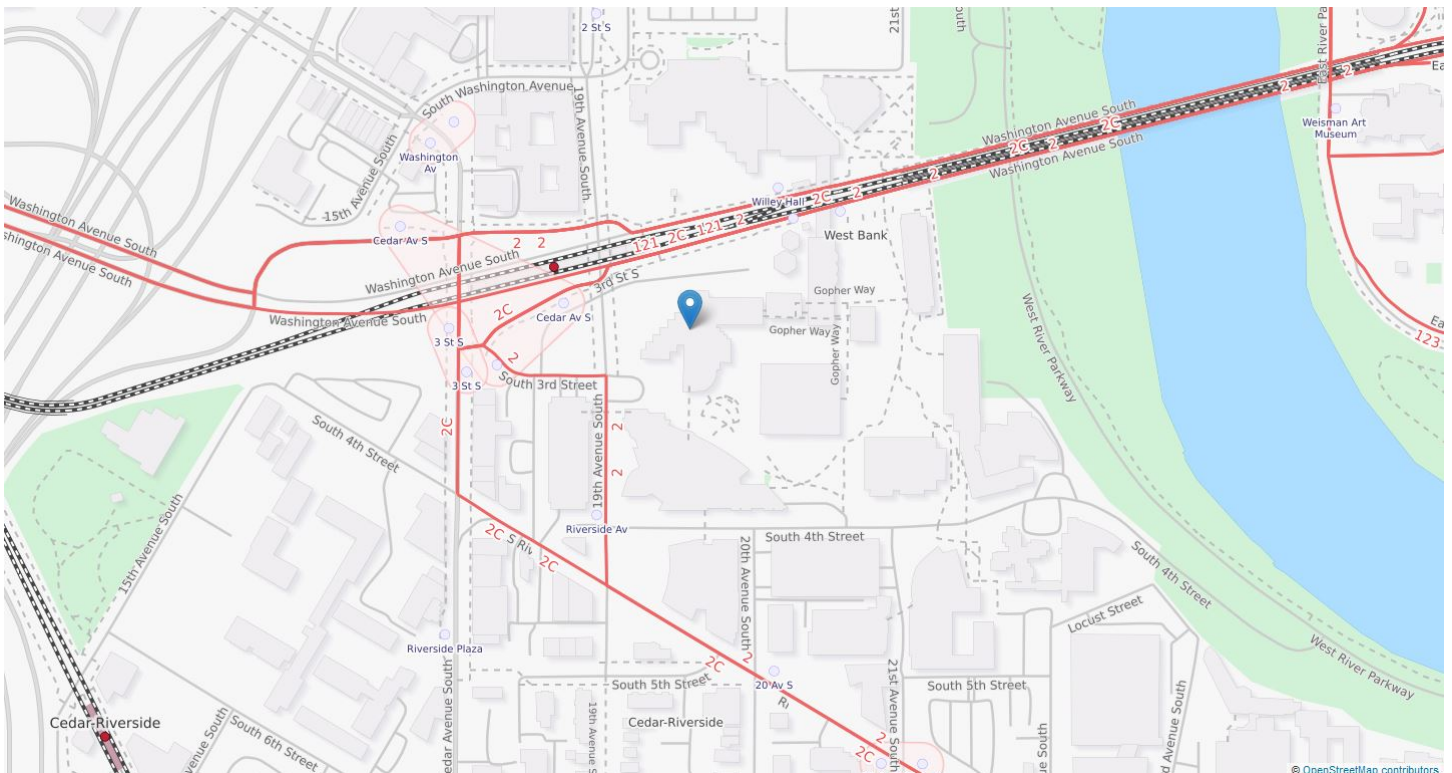

Humphrey School of Public Affairs
301 19th Ave. S.
Minneapolis, MN 55455

Phone: 612-626-8910
Web: hhh.umn.edu

Metro Transit

The Humphrey School is easily accessible by the Green Line West Bank Rail Station, as well as the Blue Line Cedar Riverside Station.

There are also various bus routes that will take you to the University of MN West Bank Campus, including bus routes 2 and 7.

Please visit www.metrotransit.org to plan your trip and check schedules.