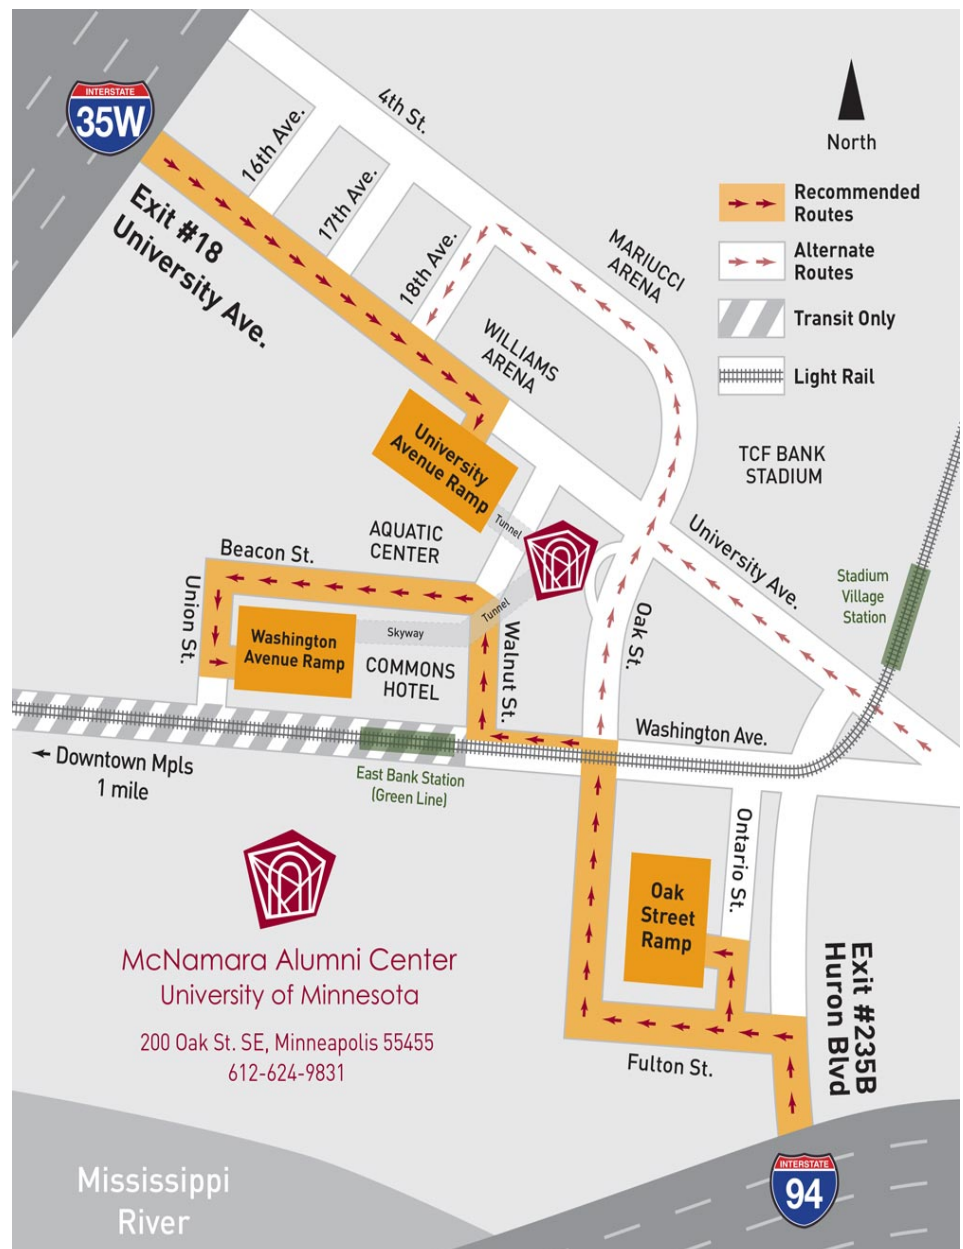

McNamara Alumni Center
200 Oak Street S. E.
Minneapolis, MN 55455

Phone: 612-624-9831
Web: mac-events.org

From the north, heading south on 35W: Take Exit #18, the 4th St-University Ave exit. Cross 4th Street SE and turn left on University Ave. Stay in the right lane and drive 9 blocks to the University Ave Parking Ramp — located on the right side of the street.

From the south, heading north on 35W: Take Exit #18, the 4th St-University Ave exit. Turn right on University Ave. Stay in the right lane and drive 9 blocks to the University Ave Parking Ramp — located on the right side of the street.

From the east or west on I-94: Take Exit #235B, the University of Minnesota/Huron Boulevard exit. Follow Huron Boulevard one block and turn left onto Fulton St (1st stop light). Drive 3 blocks and turn right onto Oak St. Follow Oak St past the Alumni Center (on the left) and cross over University Ave. Oak St will curve to the left and turn into 4th Street. Turn left at the first available street (18th Ave, 17th Ave or 16th Ave). Drive 1 block and turn left onto University Ave and immediately get into the right lane and turn right into the University Ave Parking Ramp.

Metro Transit Buses 2, 113, 114, 115, 465, and 475 stop just outside McNamara Alumni Center at Oak Street and Washington Avenue. Stop ID: 41248 (heading South) and 40278 (heading North).

Please visit www.metrotransit.org to plan your trip and check schedules.