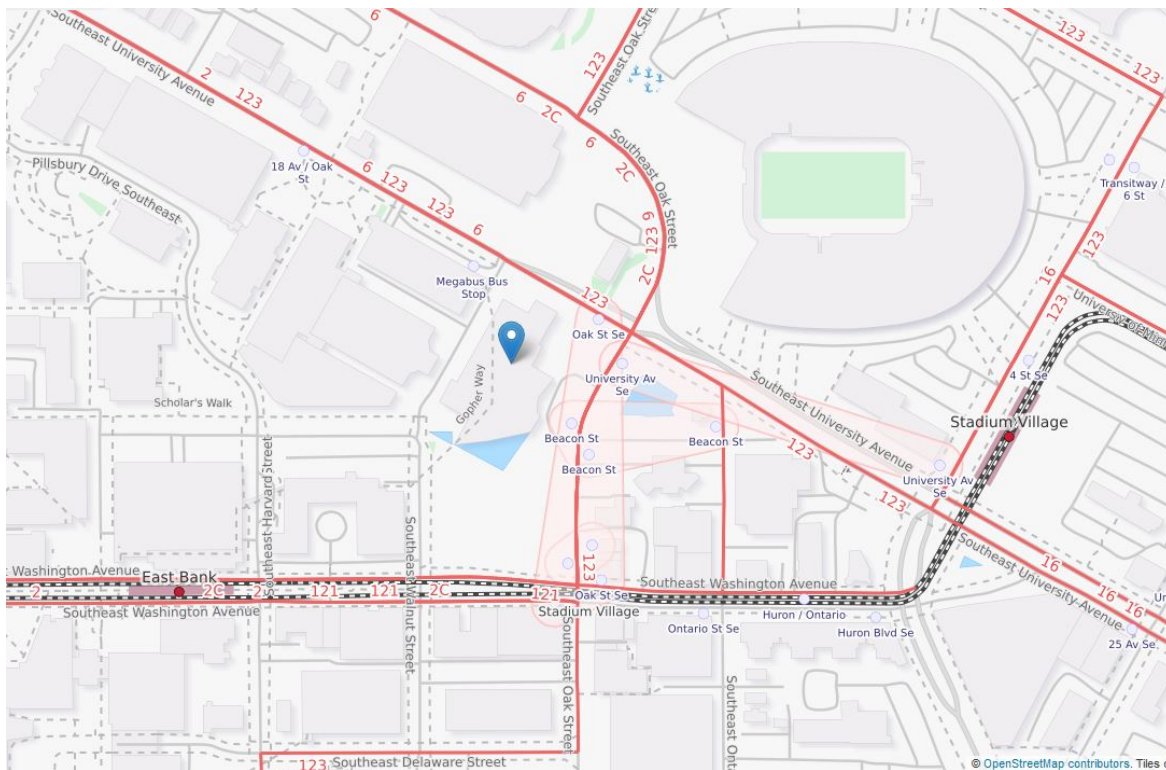

From the south, heading north on 35W: Take Exit #18, the 4th St-University Ave exit. Turn right on University Ave. Stay in the right lane and drive 9 blocks to the University Ave Parking Ramp — located on the right side of the street.

From the east or west on I-94: Take Exit #235B, the University of Minnesota/Huron Boulevard exit. Follow Huron Boulevard one block and turn left onto Fulton St (1st stop light). Drive 3 blocks and turn right onto Oak St. Follow Oak St past the Alumni Center (on the left) and cross over University Ave. Oak St will curve to the left and turn into 4th Street. Turn left at the first available street (18th Ave, 17th Ave or 16th Ave). Drive 1 block and turn left onto University Ave and immediately get into the right lane and turn right into the University Ave Parking Ramp.

McNamara Alumni Center
200 Oak Street S. E.
Minneapolis, MN 55455

Phone: 612-624-9831
Web: mac-events.org

Metro Transit

McNamara Alumni Center is easily accessible by the Green Line East Bank Rail Station, which is located directly in front of the Center for Transportation Studies on Washington Ave SE. The Stadium Village Station also stops within walking distance of the center.

Metro Transit Buses 2, 113, 114, 115, 465, and 475 stop just outside McNamara Alumni Center at Oak Street and Washington Avenue. Stop ID: 41248 (heading South) and 40278 (heading North).

Please visit www.metrotransit.org to plan your trip and check schedules.